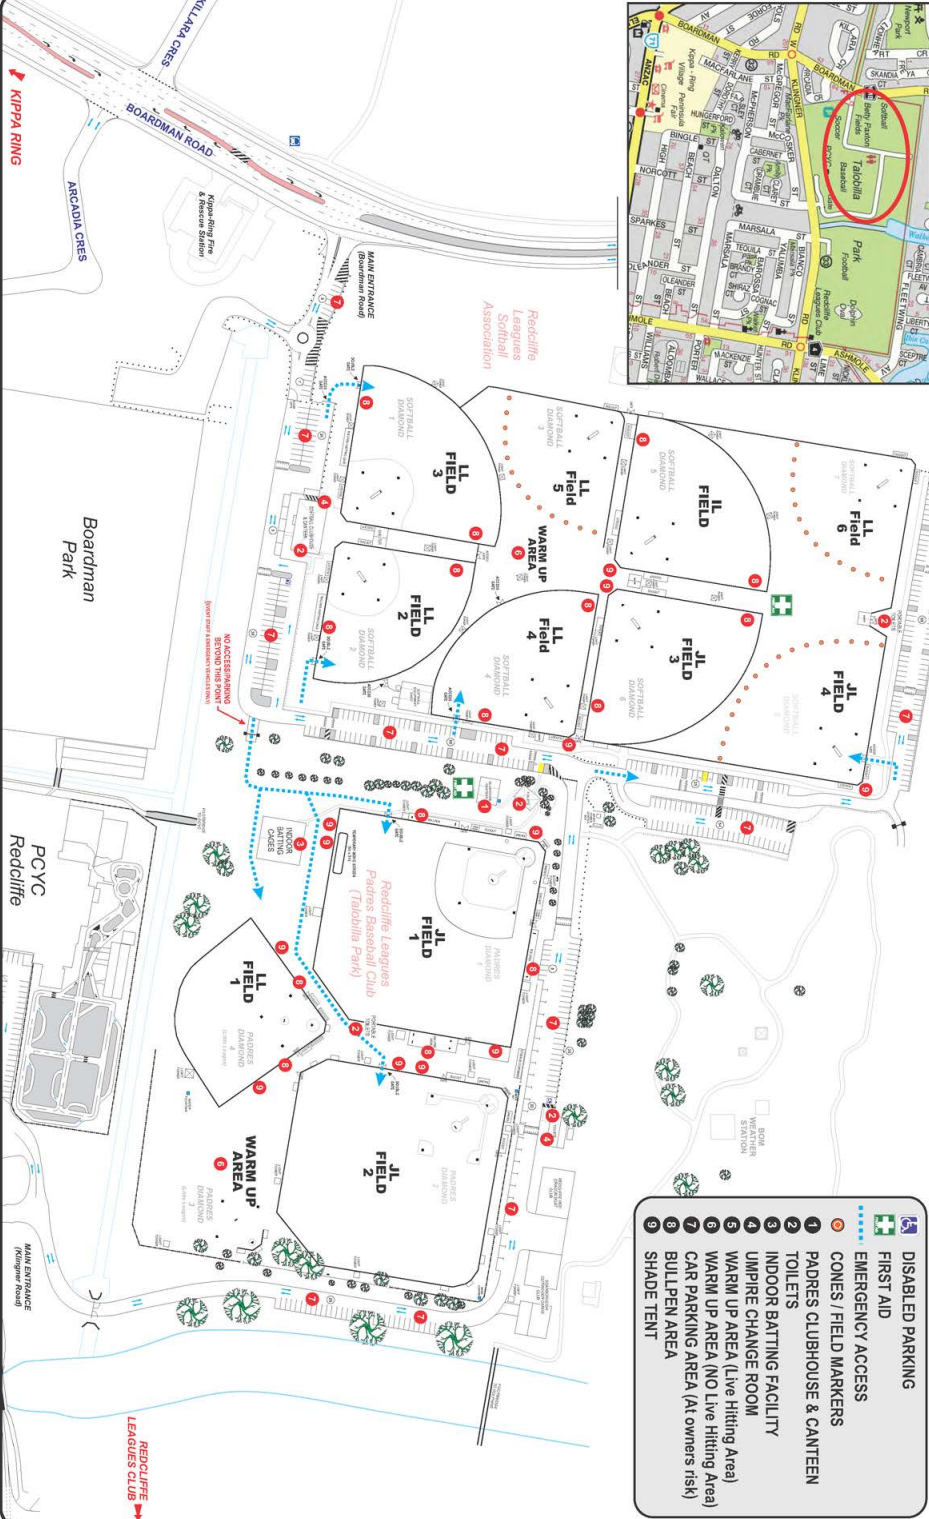

TALOBILLA PARK, KIPPA RING

2024 BASEBALL QLD LITTLE LEAGUE STATE TITLES

LEGEND

- DISABLED PARKING
- FIRST AID
- EMERGENCY ACCESS
- CONES / FIELD MARKERS
- PADRES CLUBHOUSE & CANTINEEN
- TOOL LETS
- INDOOR BATTING FACILITY
- UMPIRE CHANGE ROOM
- WARM UP AREA (Live Hitting Area)
- WARM UP AREA (NO Live Hitting Area)
- CAR PARKING AREA (At owners risk)
- BULLPEN AREA
- SHADE TENT