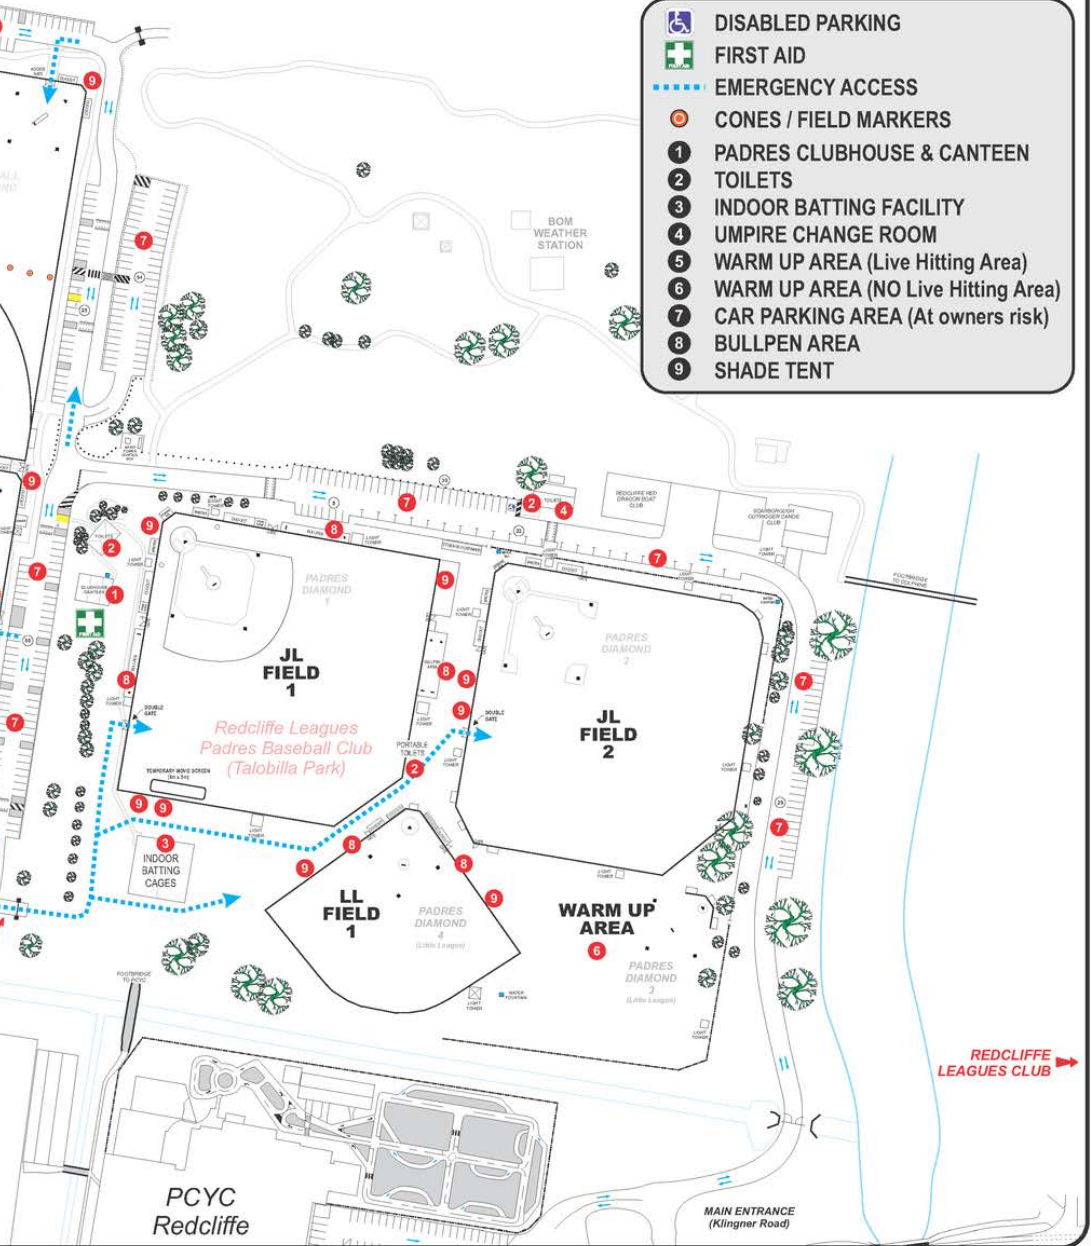

Six pitch locations, all out of the strike zone. Six consecutive home runs for Miguel Cabrera. Sure he's exceptional. At this time the zone within which he could consistently drive the ball, was bigger than the strike zone.

TALOBILLA PARK

2024 BASEBALL QLD LITTLE LEAGUE

Boardman Park

PARK, KIPPA RING

TITTLE LEAGUE STATE TITLES

LEGEND

-  DISABLED PARKING
-  FIRST AID
-  EMERGENCY ACCESS
-  CONES / FIELD MARKERS
-  1 PADRES CLUBHOUSE & CANTEEN
-  2 TOILETS
-  3 INDOOR BATTING FACILITY
-  4 UMPIRE CHANGE ROOM
-  5 WARM UP AREA (Live Hitting Area)
-  6 WARM UP AREA (NO Live Hitting Area)
-  7 CAR PARKING AREA (At owners risk)
-  8 BULLPEN AREA
-  9 SHADE TENT

TALOBILLA PARK, KIPPA RING

2024 BASEBALL QLD LITTLE LEAGUE STATE TITLES

LEGEND

- DISABLED PARKING
- FIRST AID
- EMERGENCY ACCESS
- CONES / FIELD MARKERS
- PADRES CLUBHOUSE & CANTINEEN
- TOOL LETS
- INDOOR BATTING FACILITY
- UMPIRE CHANGE ROOM
- WARM UP AREA (Live Hitting Area)
- WARM UP AREA (NO Live Hitting Area)
- CAR PARKING AREA (At owners risk)
- BULLPEN AREA
- SHADE TENT