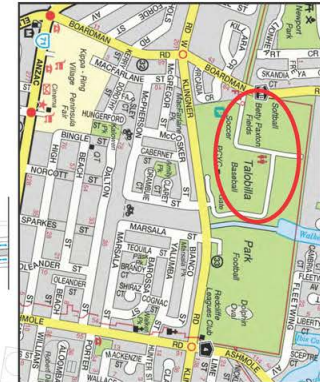

TALOBILLA PARK, KIPPA RING

2024 BASEBALL QLD LITTLE LEAGUE STATE TITLES

LEGEND

- DISABLED PARKING
- FIRST AID
- EMERGENCY ACCESS
- CONES / FIELD MARKERS
- PADRES CLUBHOUSE & CANTINEEN
- TOOL LETS
- INDOOR BATTING FACILITY
- UMPIRE CHANGE ROOM
- WARM UP AREA (Live Hitting Area)
- WARM UP AREA (NO Live Hitting Area)
- CAR PARKING AREA (At owners risk)
- BULLPEN AREA
- SHADE TENT