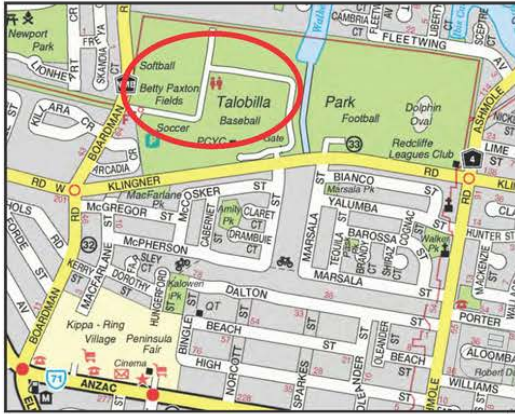

TALOBILLA PARK

2024 BASEBALL QLD LITTLE LEAGUE

Boardman Park