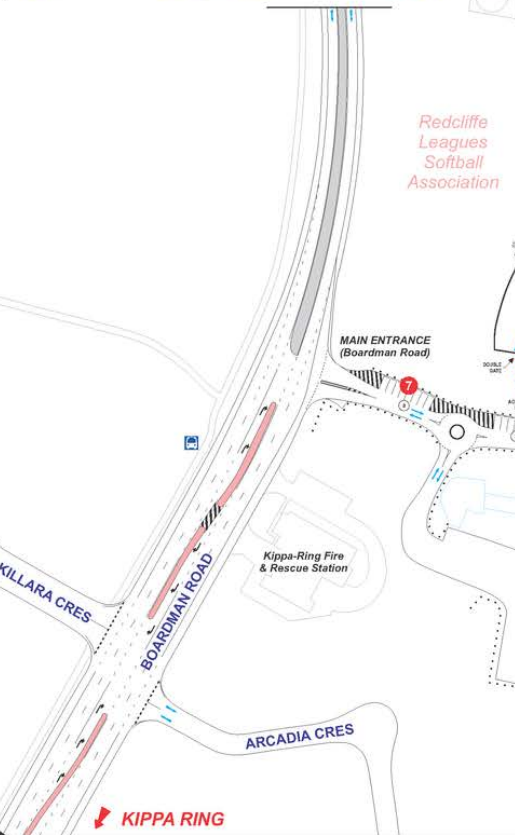

TALOBILLA PARK

2024 BASEBALL QLD LITTLE LEAGUE

Boardman Park