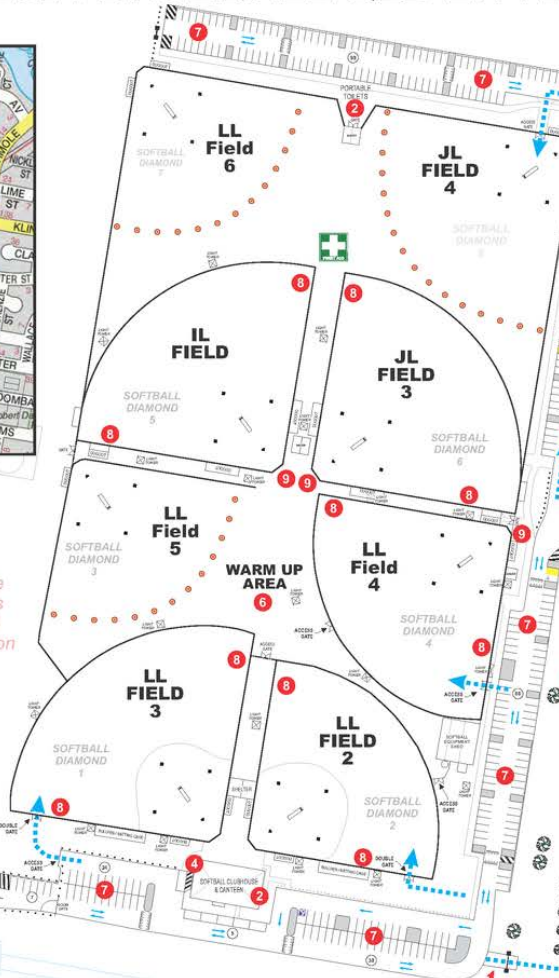

TALOBILLA PARK

2024 BASEBALL QLD LITTLE LEAGUE

Boardman Park