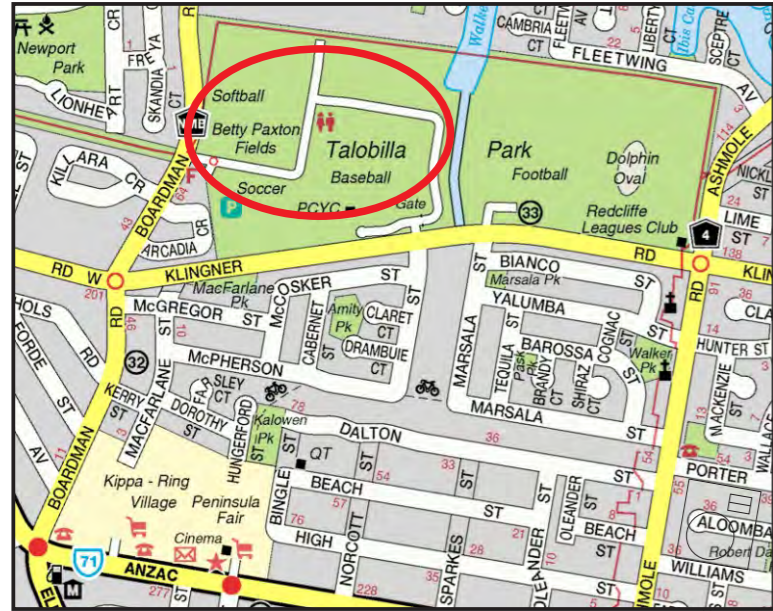

TALOBILLA PARK, KIPPA RING

2024 BASEBALL QLD LITTLE LEAGUE STATE TITLES

LEGEND

- DISABLED PARKING
- FIRST AID
- EMERGENCY ACCESS
- CONES / FIELD MARKERS
- 1 PADRES CLUBHOUSE & CANTEN
- 2 TOILETS
- 3 INDOOR BATTING FACILITY
- 4 UMPIRE CHANGE ROOM
- 5 WARM UP AREA (Live Hitting Area)
- 6 WARM UP AREA (NO Live Hitting Area)
- 7 CAR PARKING AREA (At owners risk)
- 8 BULLPEN AREA
- 9 SHADE TENT

MAIN ENTRANCE (Klingner Road)