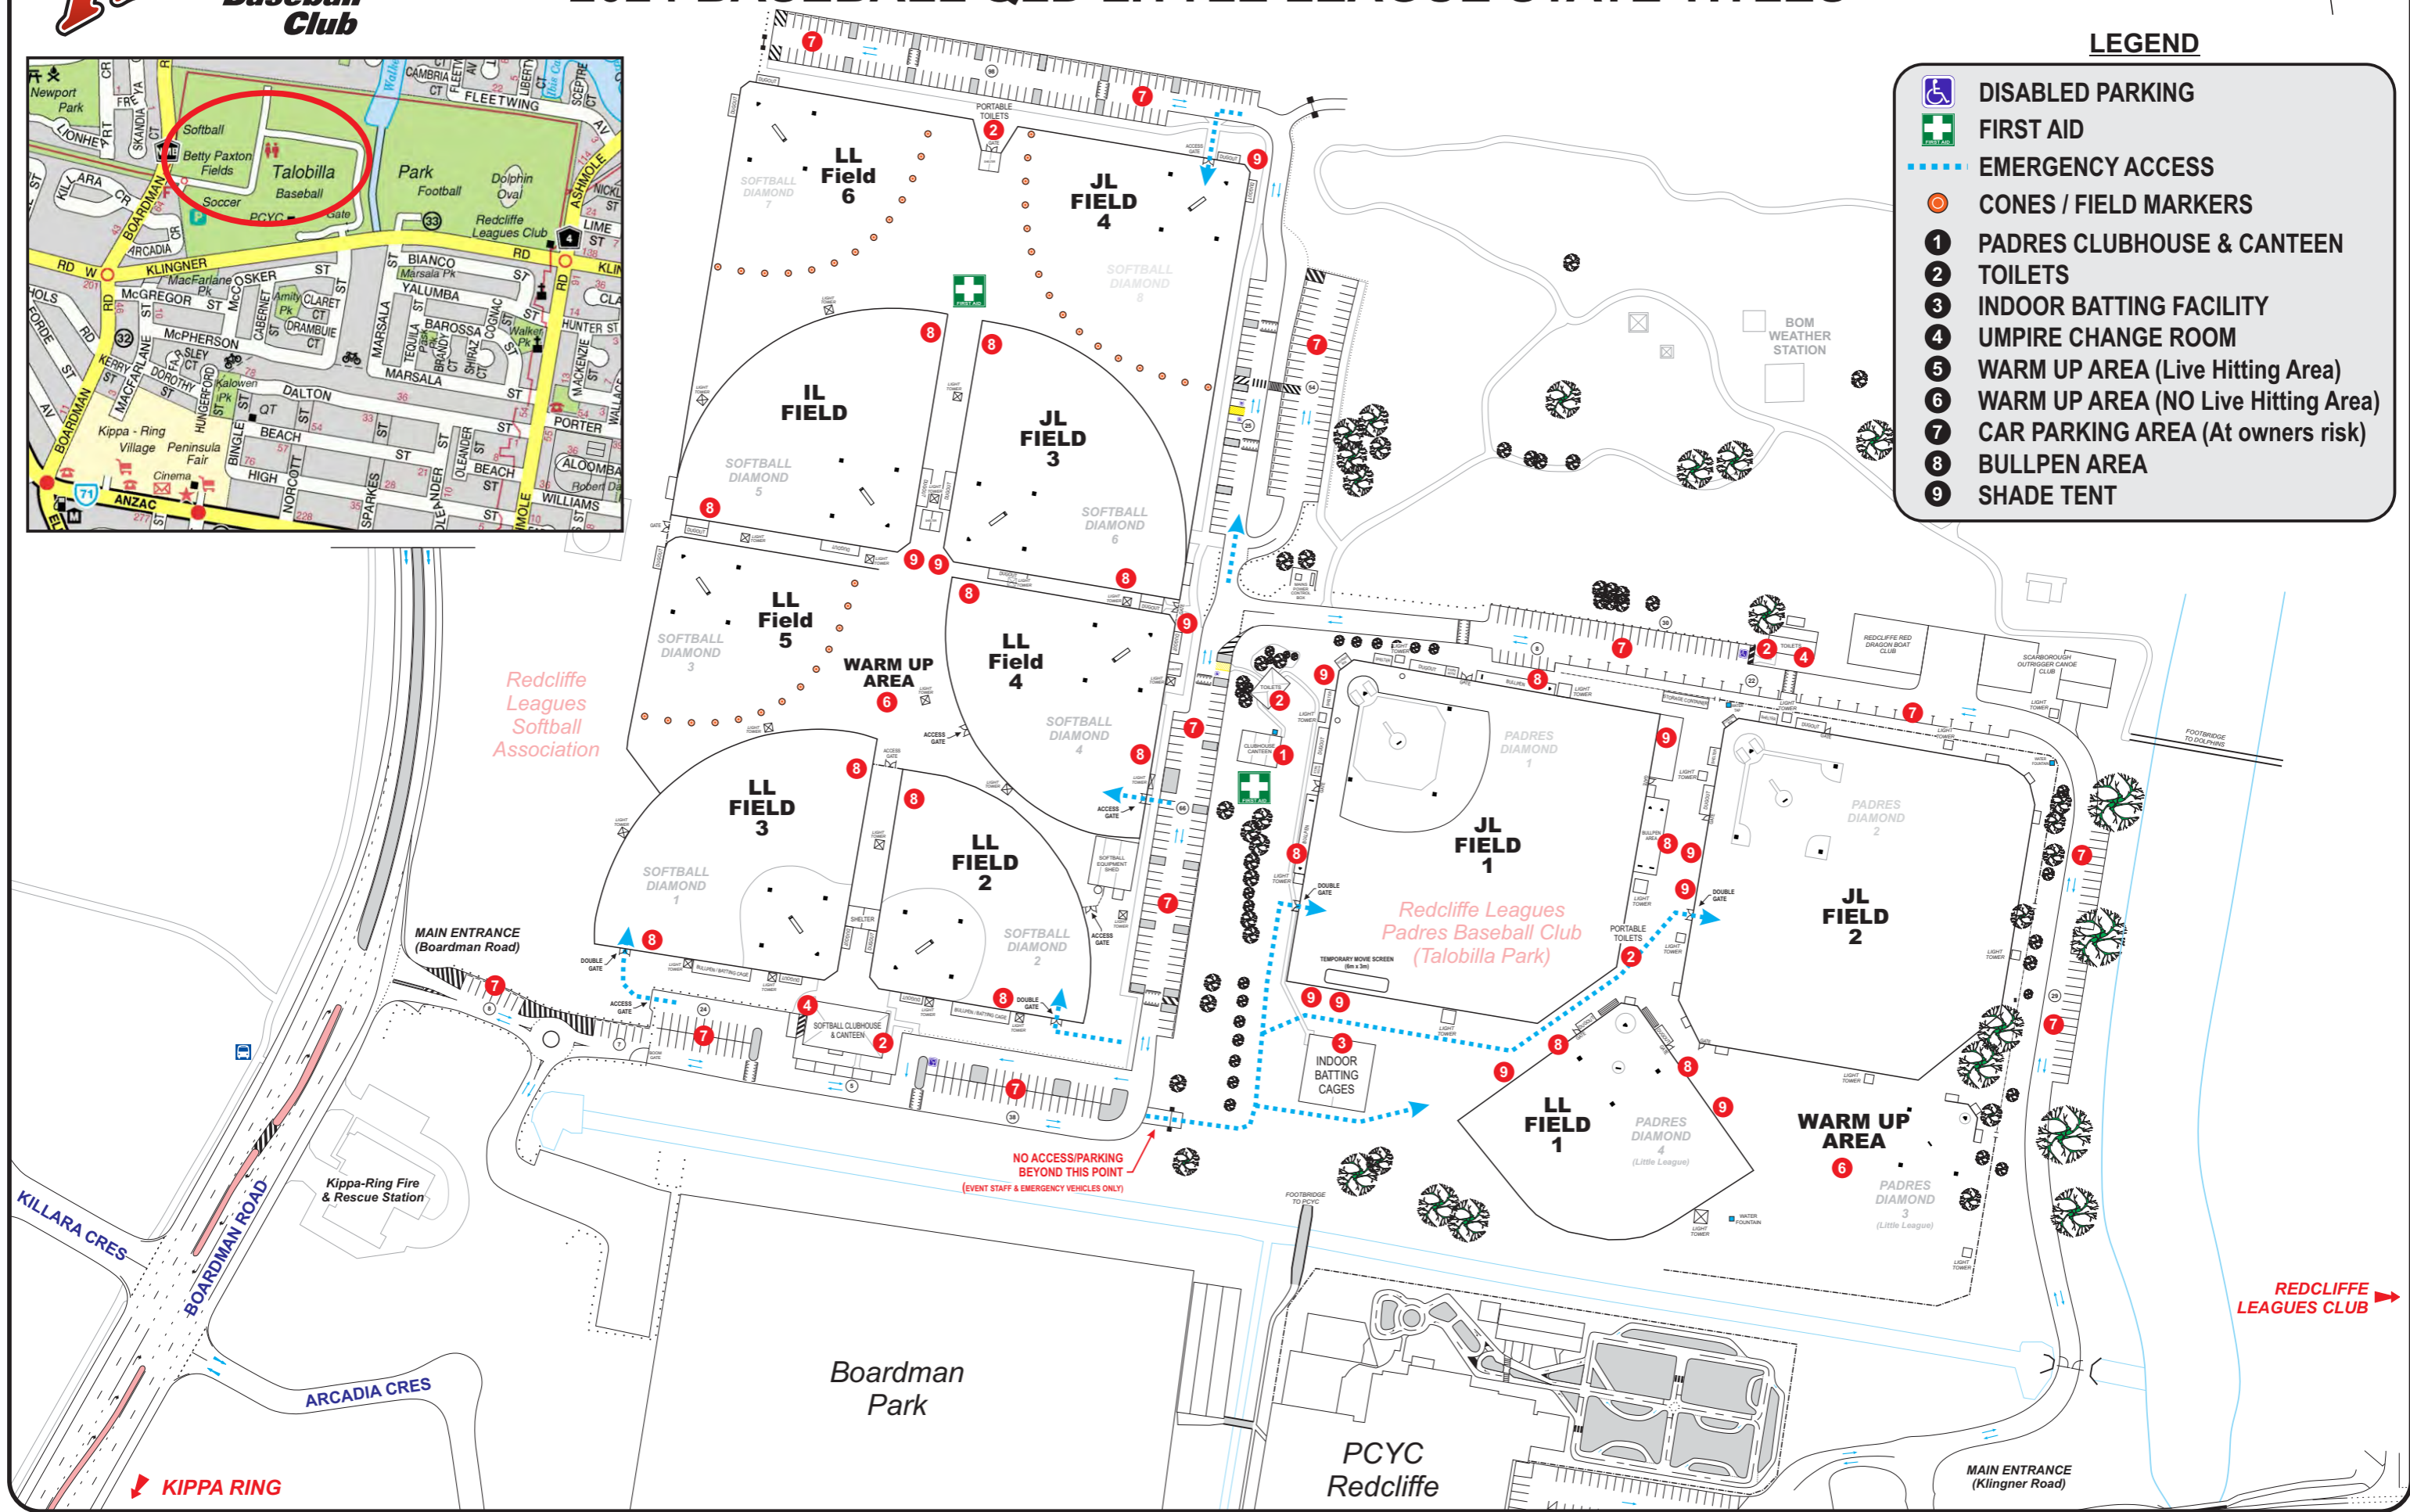

TALOBILLA PARK, KIPPA RING

2024 BASEBALL QLD LITTLE LEAGUE STATE TITLES

LEGEND

- DISABLED PARKING
- FIRST AID
- EMERGENCY ACCESS
- CONES / FIELD MARKERS
- 1 PADRES CLUBHOUSE & CANTEN
- 2 TOILETS
- 3 INDOOR BATTING FACILITY
- 4 UMPIRE CHANGE ROOM
- 5 WARM UP AREA (Live Hitting Area)
- 6 WARM UP AREA (NO Live Hitting Area)
- 7 CAR PARKING AREA (At owners risk)
- 8 BULLPEN AREA
- 9 SHADE TENT

Redcliffe Leagues Softball Association

Redcliffe Leagues Padres Baseball Club (Talobilla Park)

NO ACCESS/PARKING BEYOND THIS POINT (EVENT STAFF & EMERGENCY VEHICLES ONLY)

REDCLIFFE LEAGUES CLUB

KIPPA RING

MAIN ENTRANCE (Klingner Road)